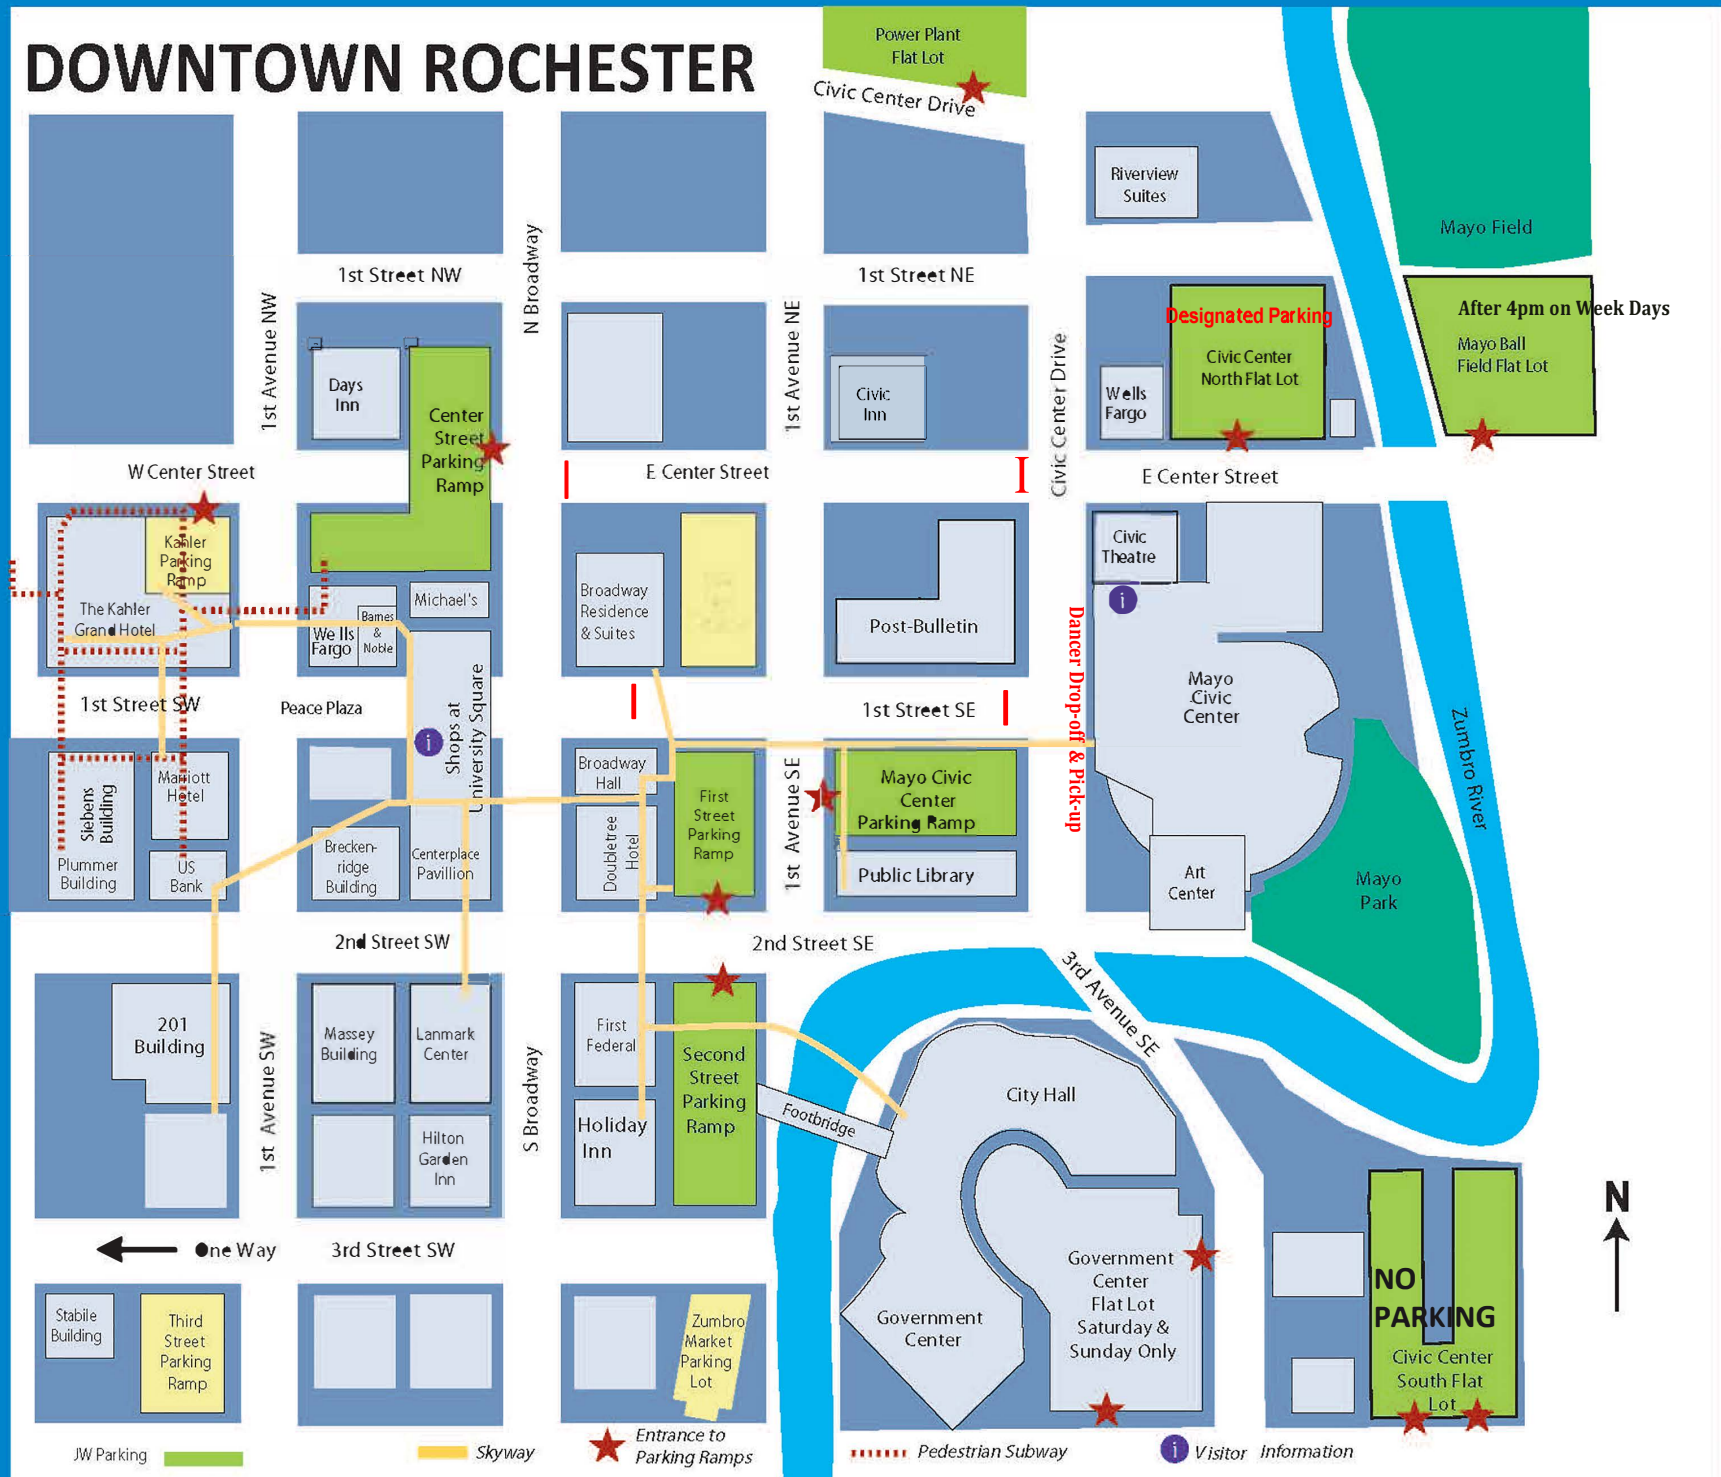

DOWNTOWN ROCHESTER

JW Parking

Skyway

Entrance to Parking Ramps

Pedestrian Subway

Visitor Information