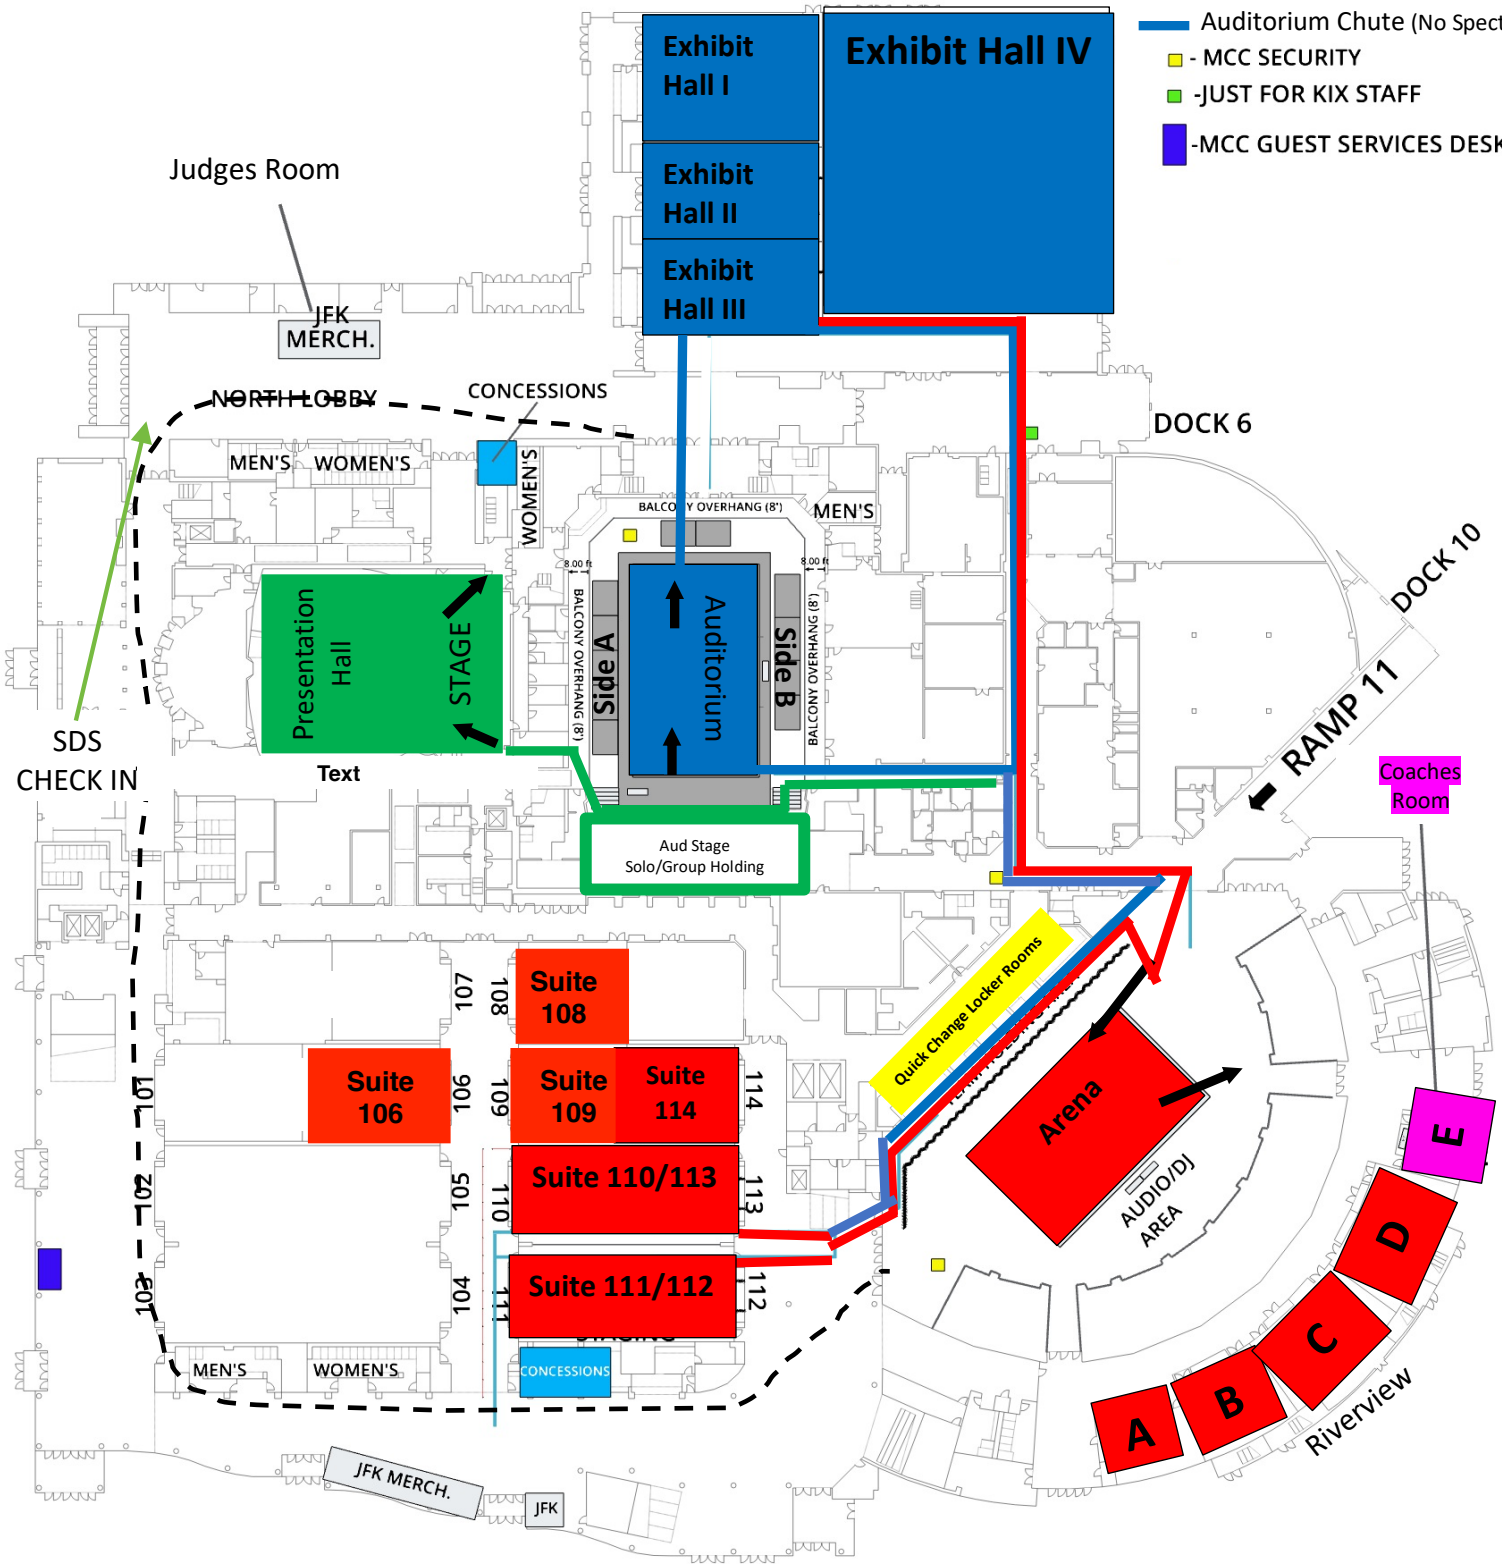

- - - Spectator Walkway
- Theater Chute (No Spectators)
- Arena Chute (No Spectators)
- Auditorium Chute (No Spectators)
- - MCC SECURITY
- -JUST FOR KIX STAFF
- -MCC GUEST SERVICES DESK

50 Feet