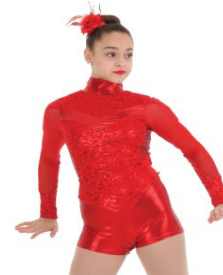

"Girls Power"
*Will be used by
Wee Kix 1
on Tuesdays*

"Dress to Impress"
*Will be used by
Wee Kix 3 on
Thursdays*

"Red Plaid"
*Will be used by
Wee Hip Hop
on Tuesdays*

MINI LEVEL CLASSES

"Tina"
*uses black pants
Will be used by
Mini Kix 1 on
Mondays*

"Shimmy Shake"
*Will be used by
Mini Kix 3 on
Thursdays*

MIDDLE LEVEL CLASSES

"Orange Crush"
will use black shorts
tan tights/shoes
*Will be used by
Middle Jazz on
Mondays*

"Lullaby"
*Will be used by
Starmakers Jazz
on Mondays*

SENIOR LEVEL CLASSES

"Black Peplum"
*Used by
Senior Kix
on Thursdays*

"Sydney"
*Used by Senior
Jazz
on Thursdays*

"Heartthrob"
*Will be used by
Dream Team Jazz
on Mondays*
