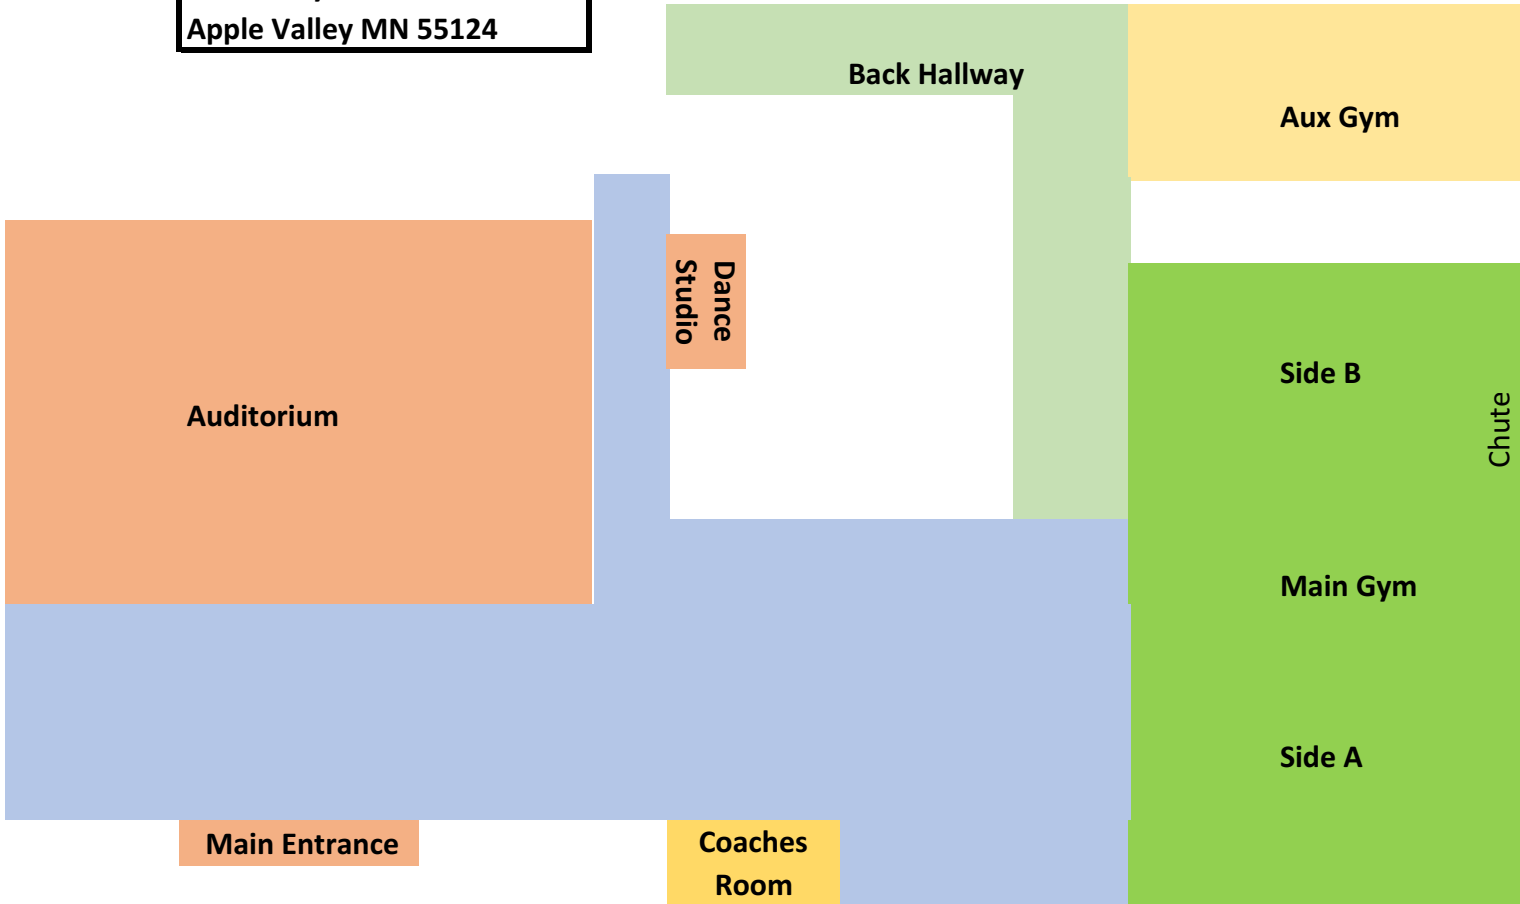

Apple Valley High School
14450 Hayes Rd
Apple Valley MN 55124

Back Hallway

Aux Gym

Auditorium

**Dance
Studio**

Side B

Chute

Main Gym

Side A

Main Entrance

**Coaches
Room**