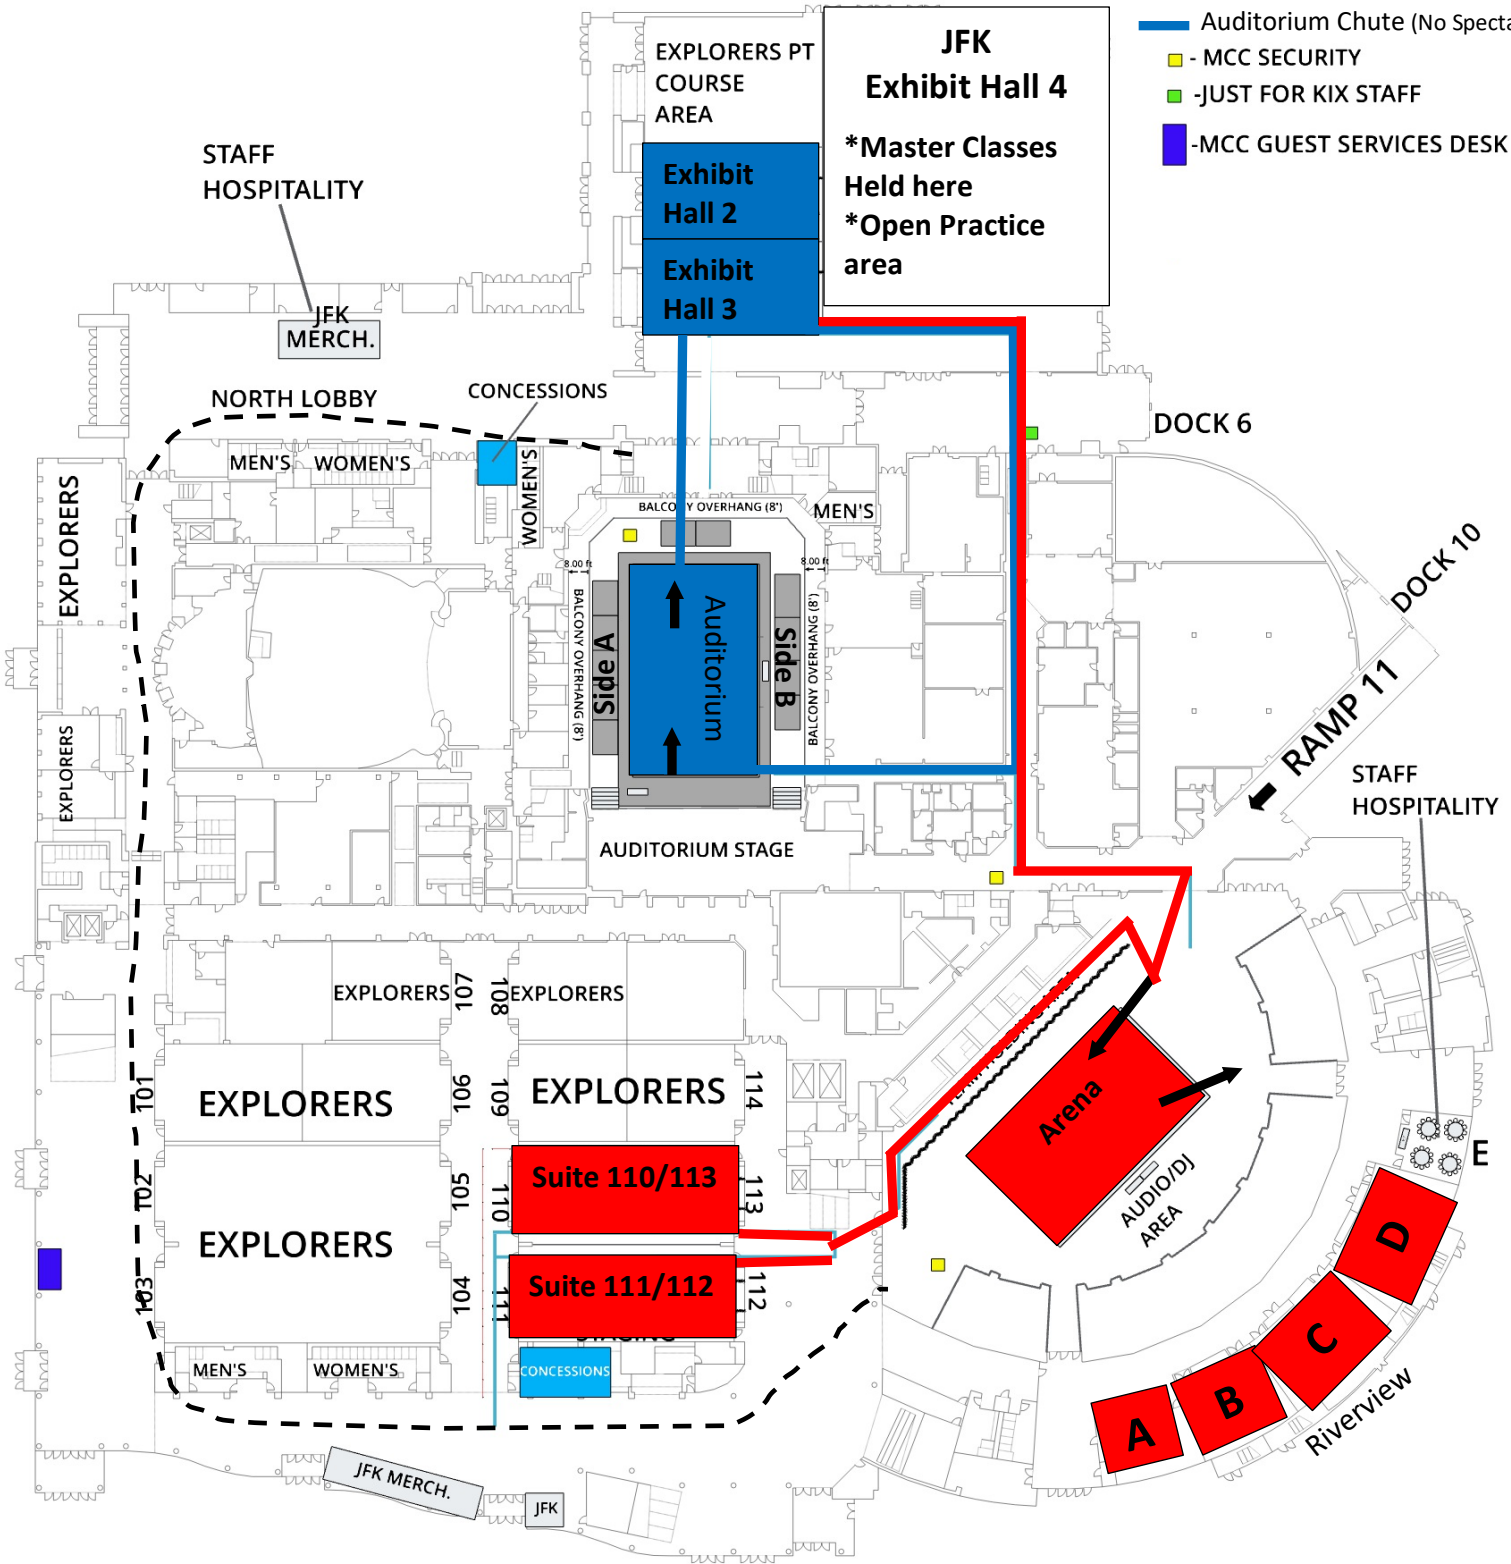

- - - Spectator Walkway
- █ Arena Chute (No Spectators)
- █ Auditorium Chute (No Spectators)
- █ - MCC SECURITY
- █ -JUST FOR KIX STAFF
- █ -MCC GUEST SERVICES DESK

50 Feet